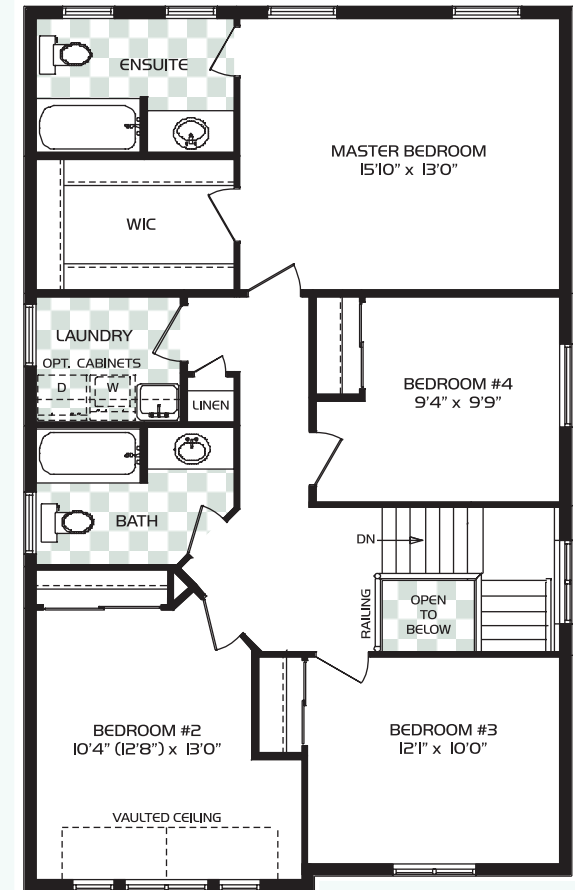

1930 sq.ft.

(34'3" Lots)

Plans and Specifications are subject to change without notice. Dimensions are approximate. Some features shown may be optional, available at extra cost. All house renderings are artists conceptions. E. & o.E.

BASEMENT

MAIN FLOOR

OPTION 1

SECOND FLOOR

OPTION 2