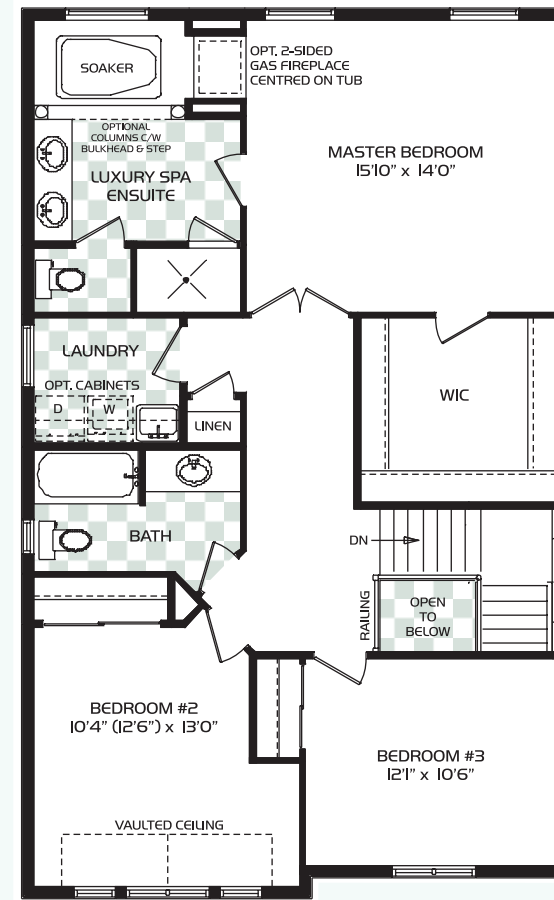

1930 sq.ft.

(34'3" Lots)

Plans and Specifications are subject to change without notice. Dimensions are approximate. Some features shown may be optional, available at extra cost. All house renderings are artists conceptions. E. & o.E.

BASEMENT

MAIN FLOOR

OPTION 1

SECOND FLOOR

OPTION 2