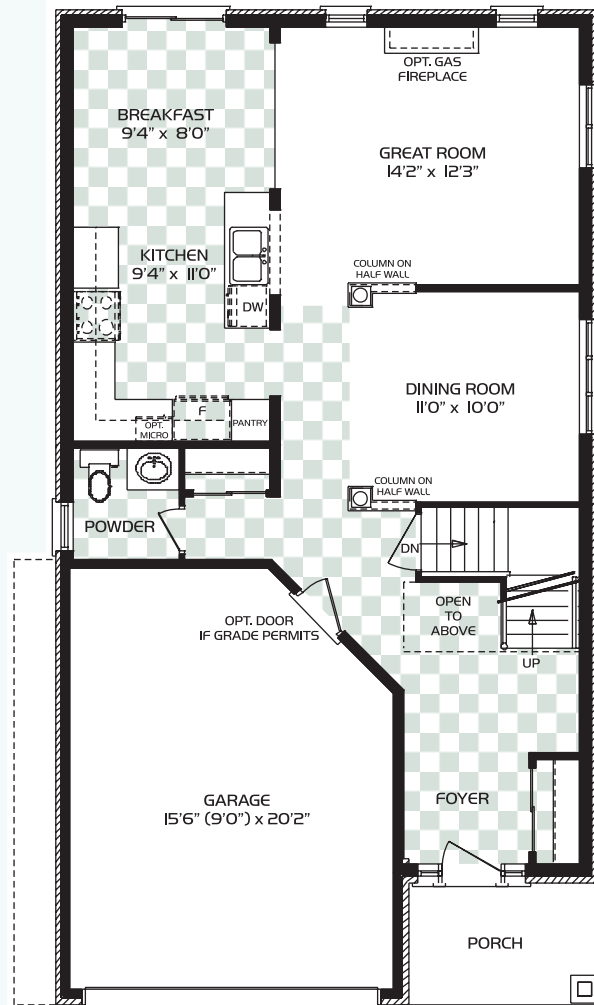

1930 sq.ft.

(34'3" Lots)

Plans and Specifications are subject to change without notice. Dimensions are approximate. Some features shown may be optional, available at extra cost. All house renderings are artists conceptions. E. & o.E.

BASEMENT

MAIN FLOOR

OPTION 1

SECOND FLOOR

OPTION 2