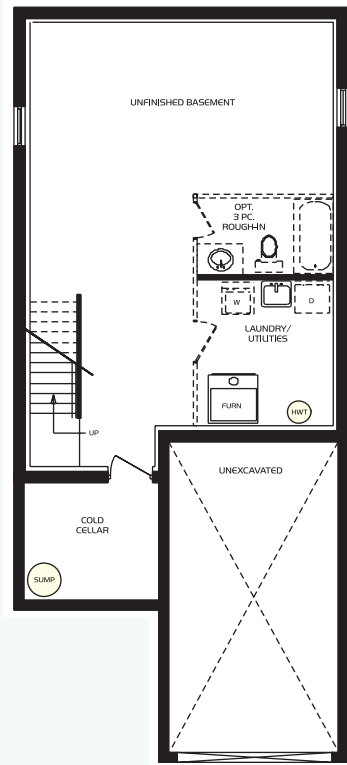

# The *Corolla* 1375 sq.ft.

**(30'8" Lots)**

Plans and Specifications are subject to change without notice. Dimensions are approximate. Some features shown may be optional, available at extra cost. All house renderings are artists conceptions. E. & o.E.

# The Corolla 1375 sq.ft.

(30'8" Lots)

Plans and Specifications are subject to change without notice. Dimensions are approximate. Some features shown may be optional, available at extra cost. All house renderings are artists conceptions. E. & o.E.

BASEMENT

MAIN FLOOR

SECOND FLOOR