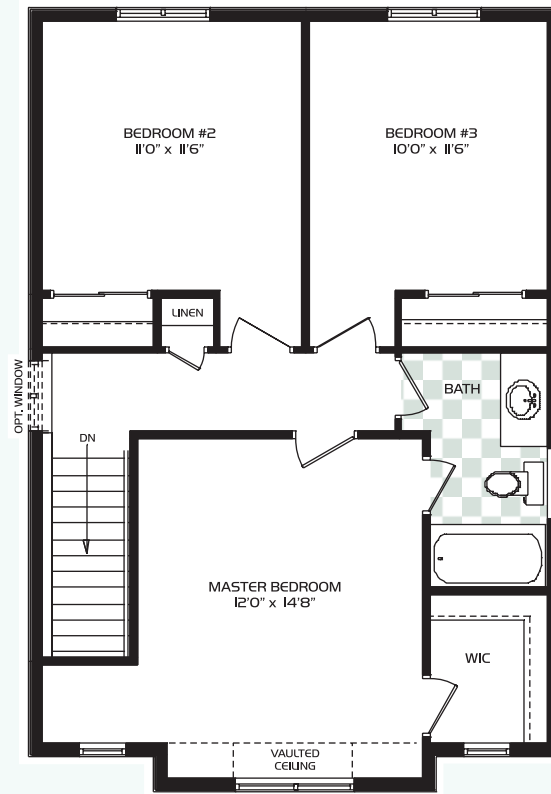

# The *Corolla* 1375 sq.ft.

**(30'8" Lots)**

Plans and Specifications are subject to change without notice. Dimensions are approximate. Some features shown may be optional, available at extra cost. All house renderings are artists conceptions. E. & o.E.

# The Corolla 1375 sq.ft.

(30'8" Lots)

Plans and Specifications are subject to change without notice. Dimensions are approximate. Some features shown may be optional, available at extra cost. All house renderings are artists conceptions. E. & o.E.

BASEMENT

MAIN FLOOR

SECOND FLOOR