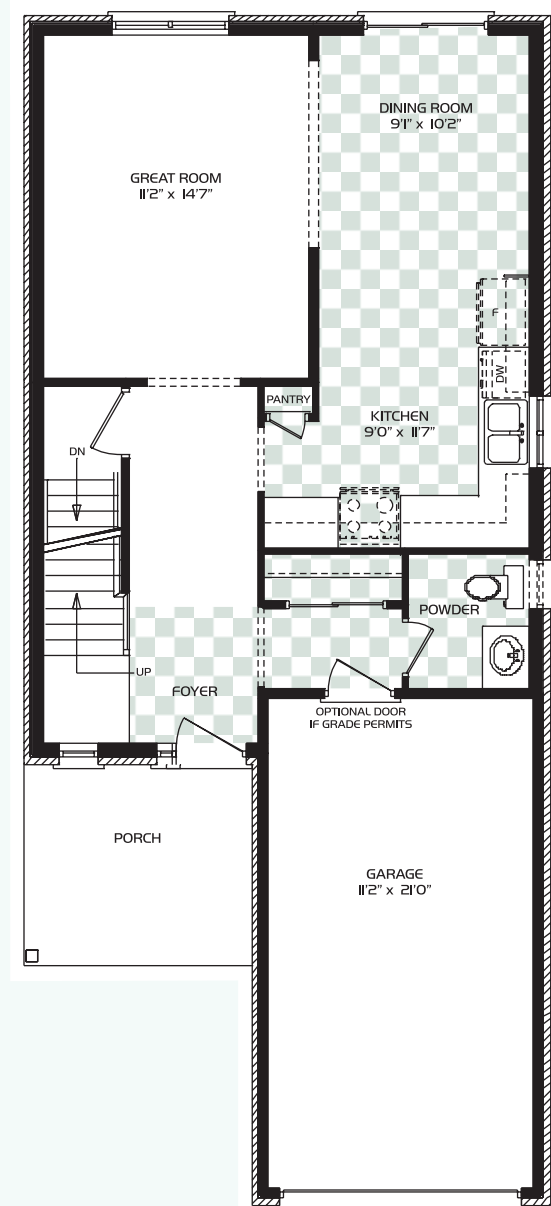

# The *Corolla* 1375 sq.ft.

**(30'8" Lots)**

Plans and Specifications are subject to change without notice. Dimensions are approximate. Some features shown may be optional, available at extra cost. All house renderings are artists conceptions. E. & o.E.

# The Corolla 1375 sq.ft.

(30'8" Lots)

Plans and Specifications are subject to change without notice. Dimensions are approximate. Some features shown may be optional, available at extra cost. All house renderings are artists conceptions. E. & o.E.

BASEMENT

MAIN FLOOR

SECOND FLOOR