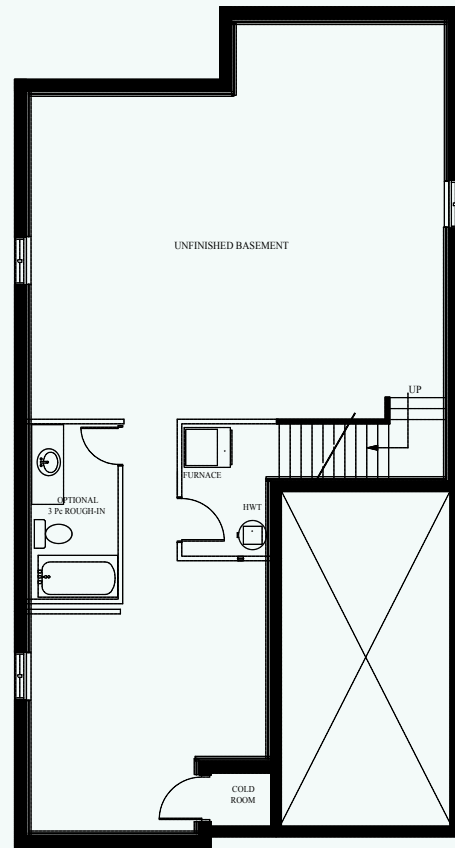

The **Prius** 1170 sq.ft.

(36'0" Lots)

Plans and Specifications are subject to change without notice. Dimensions are approximate. Some features shown may be optional, available at extra cost. All house renderings are artists conceptions. E. & o.E.

The Prius 1170 sq.ft.

(36'0" Lots)

Plans and Specifications are subject to change without notice. Dimensions are approximate. Some features shown may be optional, available at extra cost. All house renderings are artists conceptions. E. & o.E.

BASEMENT

3 BEDROOM OPTION

2 BEDROOM OPTION