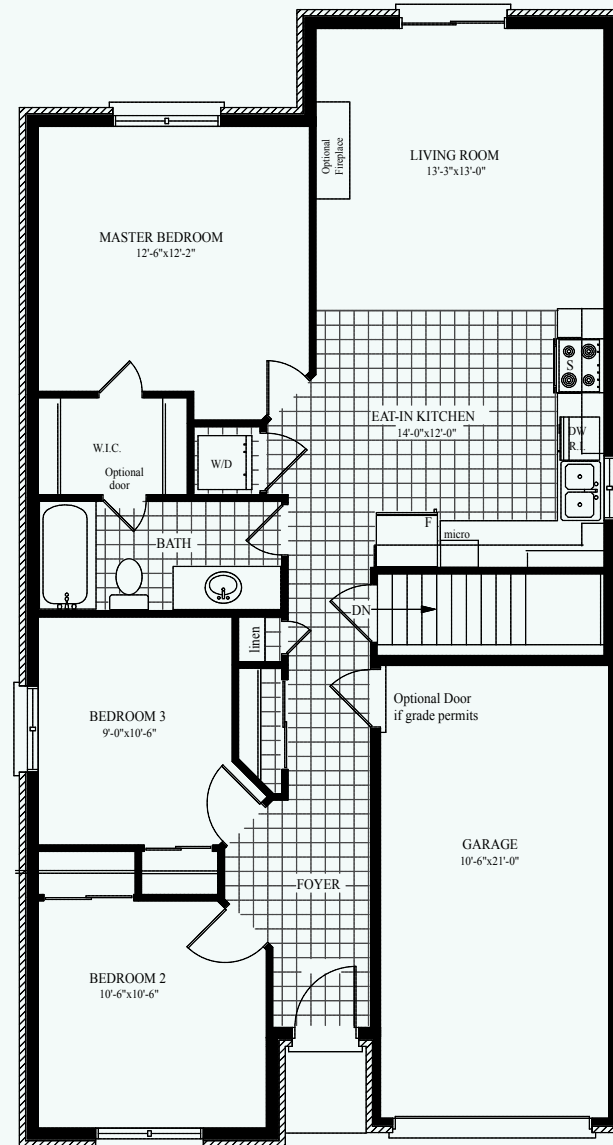

The **Prius** 1170 sq.ft.

(36'0" Lots)

Plans and Specifications are subject to change without notice. Dimensions are approximate. Some features shown may be optional, available at extra cost. All house renderings are artists conceptions. E. & o.E.

The Prius 1170 sq.ft.

(36'0" Lots)

Plans and Specifications are subject to change without notice. Dimensions are approximate. Some features shown may be optional, available at extra cost. All house renderings are artists conceptions. E. & o.E.

BASEMENT

3 BEDROOM OPTION

2 BEDROOM OPTION