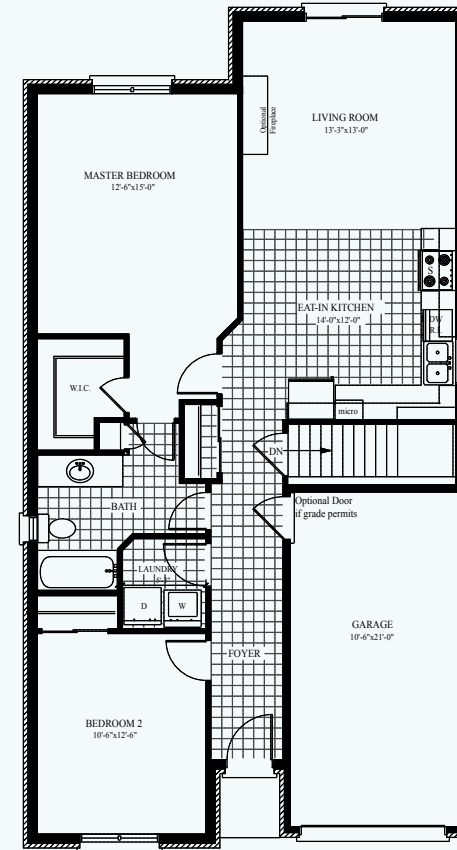

The **Prius** 1170 sq.ft.

(36'0" Lots)

Plans and Specifications are subject to change without notice. Dimensions are approximate. Some features shown may be optional, available at extra cost. All house renderings are artists conceptions. E. & o.E.

The Prius 1170 sq.ft.

(36'0" Lots)

Plans and Specifications are subject to change without notice. Dimensions are approximate. Some features shown may be optional, available at extra cost. All house renderings are artists conceptions. E. & o.E.

BASEMENT

3 BEDROOM OPTION

2 BEDROOM OPTION