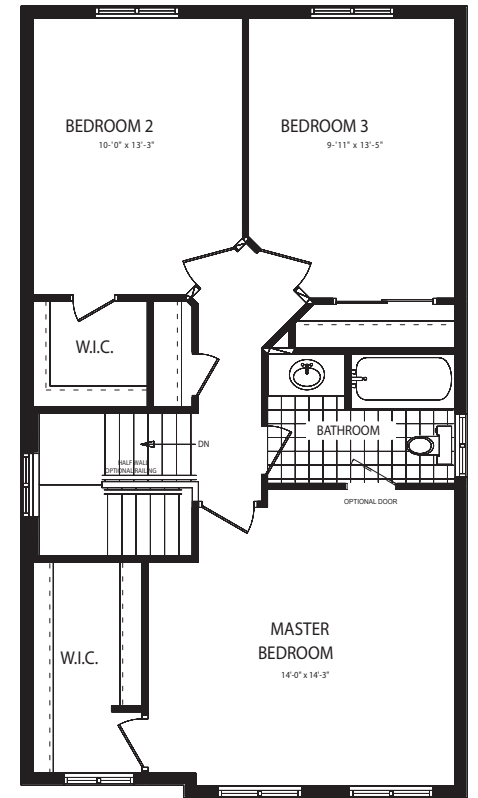

The
Berkshire 1395 sq.ft.
(29'6" LOTS)

*Distinctive style combined with the tranquility of a neighbourhood
designed with only one thing in mind; You!*

LL measurements are approximate and may vary during construction.
 E&O.E. We reserve the right to change specifications, without incurring obligations.
 All information herein is from data available at time of printing.

BASEMENT

MAIN FLOOR

SECOND FLOOR

The Berkshire 1395 sq.ft.
 (29'6" LOTS)

Distinctive style combined with the tranquility of a neighbourhood designed with only one thing in mind: You!