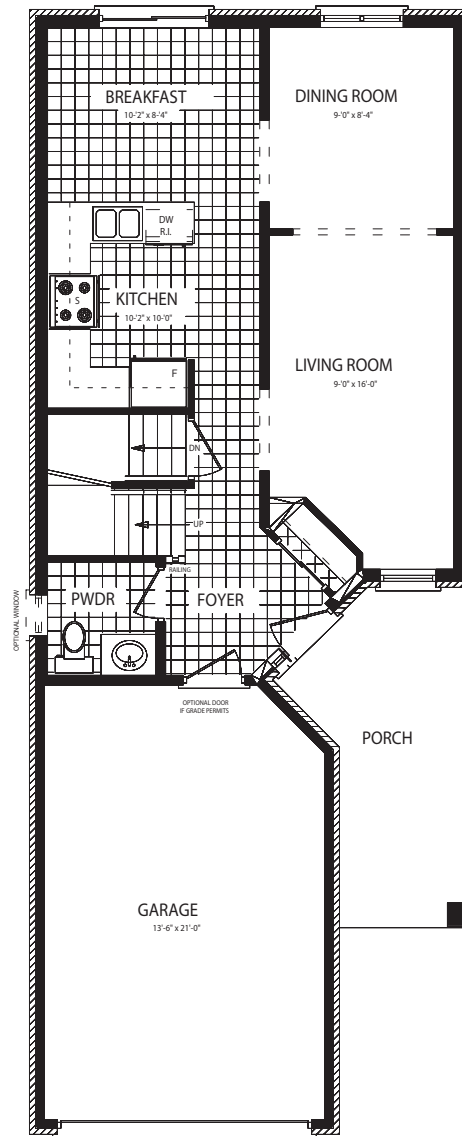

The
Berkshire 1395 sq.ft.
(29'6" LOTS)

*Distinctive style combined with the tranquility of a neighbourhood
designed with only one thing in mind; You!*

LL measurements are approximate and may vary during construction.
 E&O.E. We reserve the right to change specifications, without incurring obligations.
 All information herein is from data available at time of printing.

BASEMENT

MAIN FLOOR

SECOND FLOOR

The Berkshire 1395 sq.ft.
 (29'6" LOTS)

Distinctive style combined with the tranquility of a neighbourhood designed with only one thing in mind: You!