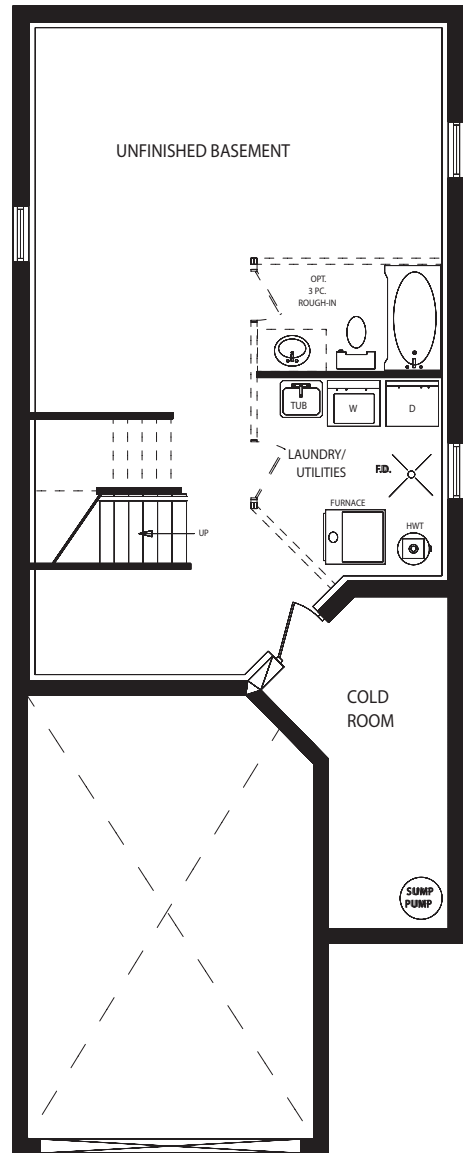

The
Berkshire 1395 sq.ft.
(29'6" LOTS)

*Distinctive style combined with the tranquility of a neighbourhood
designed with only one thing in mind; You!*

LL measurements are approximate and may vary during construction.
 E&O.E. We reserve the right to change specifications, without incurring obligations.
 All information herein is from data available at time of printing.

BASEMENT

MAIN FLOOR

SECOND FLOOR

The Berkshire 1395 sq.ft.
 (29'6" LOTS)

Distinctive style combined with the tranquility of a neighbourhood designed with only one thing in mind: You!