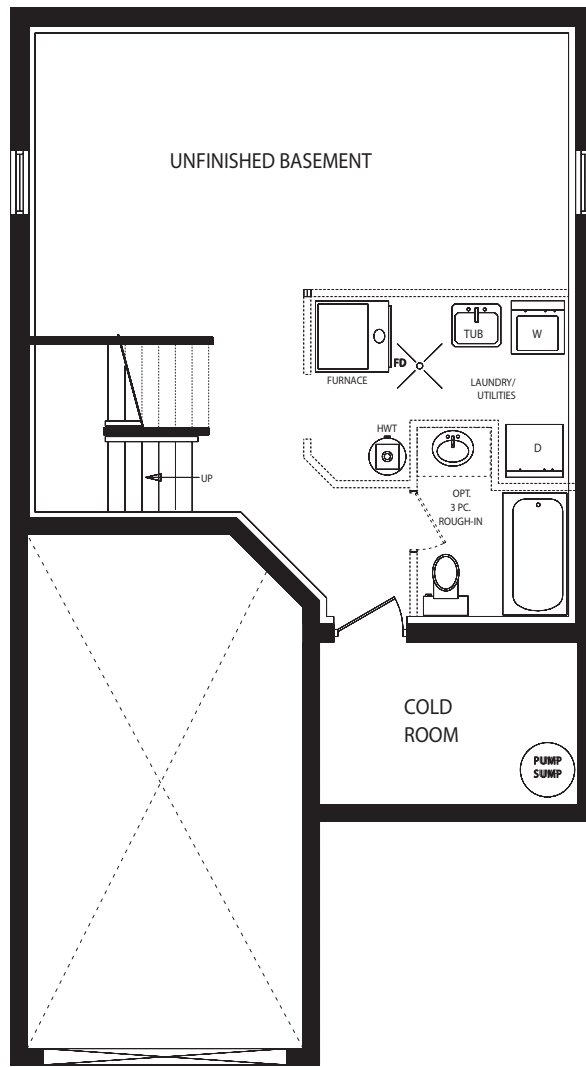

The
Cornwall 1240 sq.ft.
(32'0" LOTS)

*Distinctive style combined with the tranquility of a neighbourhood
designed with only one thing in mind; You!*

LL measurements are approximate and may vary during construction.
 E&O.E. We reserve the right to change specifications, without incurring obligations.
 All information herein is from data available at time of printing.

BASEMENT

MAIN FLOOR

SECOND FLOOR

The Cornwall 1240 sq.ft.
 (29'6" LOTS)

Distinctive style combined with the tranquility of a neighbourhood designed with only one thing in mind; You!