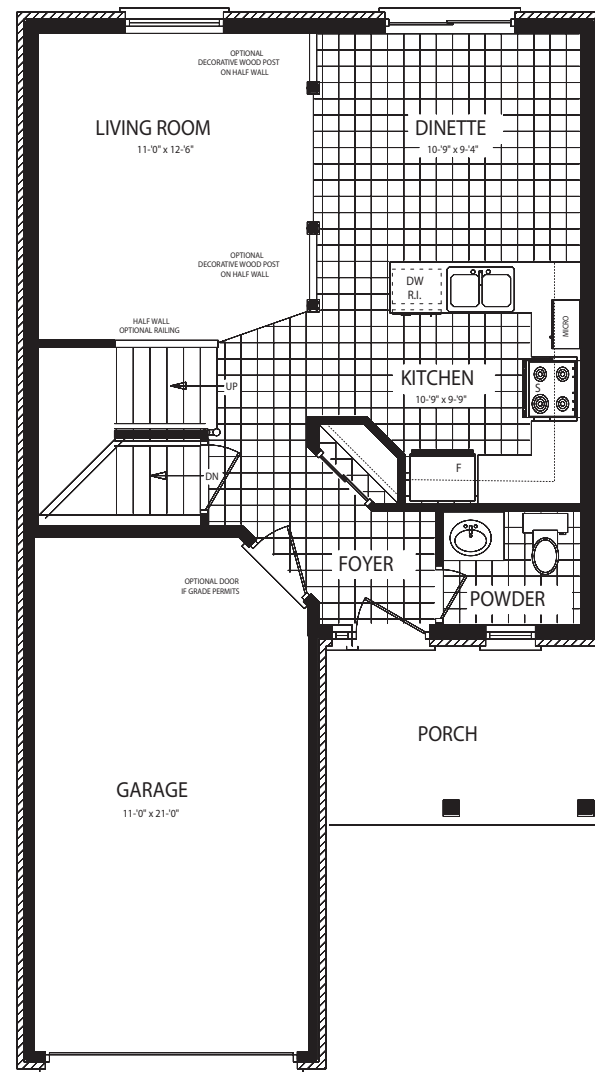

The
Cornwall 1240 sq.ft.
(32'0" LOTS)

*Distinctive style combined with the tranquility of a neighbourhood
designed with only one thing in mind; You!*

LL measurements are approximate and may vary during construction.
 E&O.E. We reserve the right to change specifications, without incurring obligations.
 All information herein is from data available at time of printing.

BASEMENT

MAIN FLOOR

SECOND FLOOR

The Cornwall 1240 sq.ft.
 (29'6" LOTS)

Distinctive style combined with the tranquility of a neighbourhood designed with only one thing in mind; You!