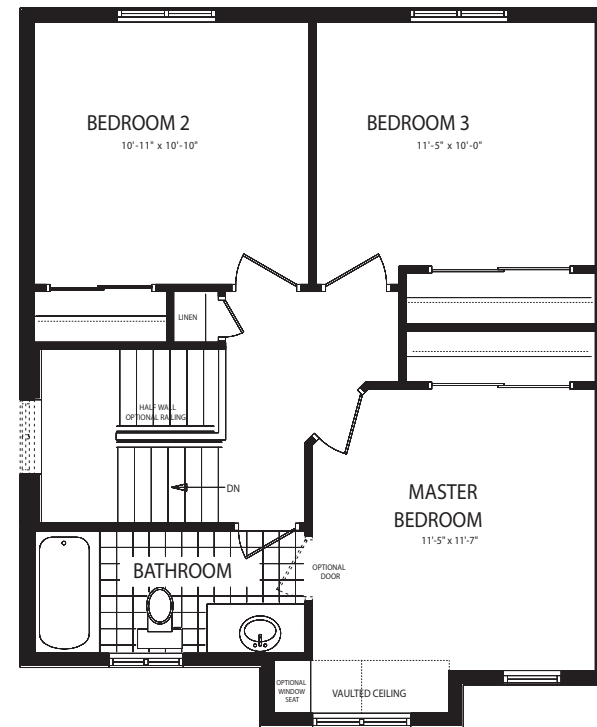

The
Cornwall 1240 sq.ft.
(32'0" LOTS)

*Distinctive style combined with the tranquility of a neighbourhood
designed with only one thing in mind; You!*

LL measurements are approximate and may vary during construction.
 E&O.E. We reserve the right to change specifications, without incurring obligations.
 All information herein is from data available at time of printing.

BASEMENT

MAIN FLOOR

SECOND FLOOR

The Cornwall 1240 sq.ft.
 (29'6" LOTS)

Distinctive style combined with the tranquility of a neighbourhood designed with only one thing in mind; You!