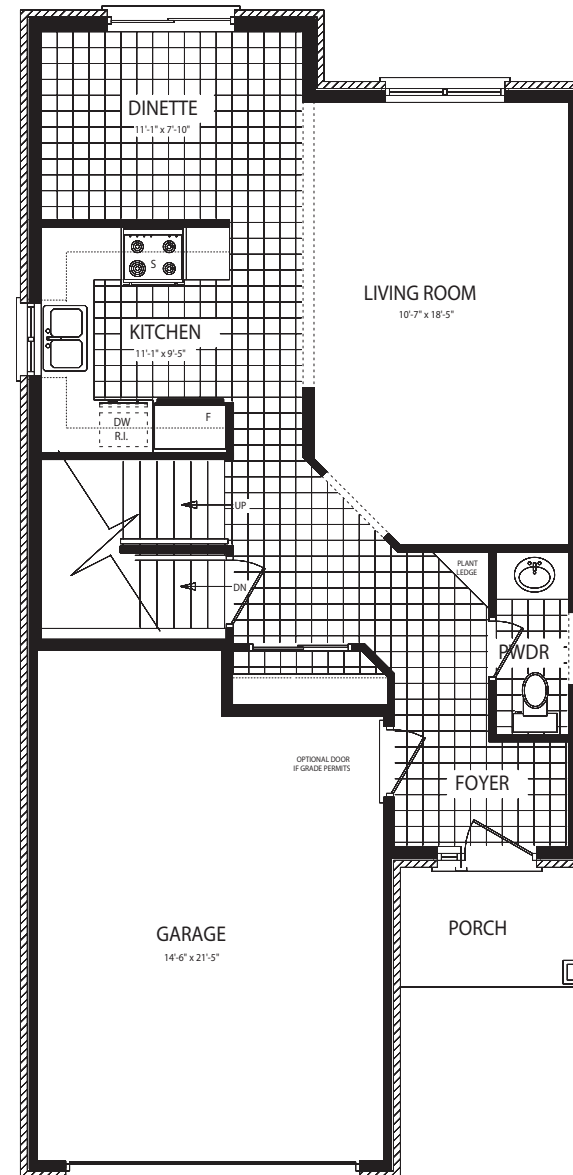

The
Devon 1600 sq.ft.
(32'0" LOTS)

*Distinctive style combined with the tranquility of a neighbourhood
designed with only one thing in mind; You!*

LL measurements are approximate and may vary during construction.
 E&O.E. We reserve the right to change specifications, without incurring obligations.
 All information herein is from data available at time of printing.

BASEMENT

MAIN FLOOR

SECOND FLOOR

The
Devon 1600 sq.ft.
 (32'0" LOTS)

Distinctive style combined with the tranquility of a neighbourhood designed with only one thing in mind: You!