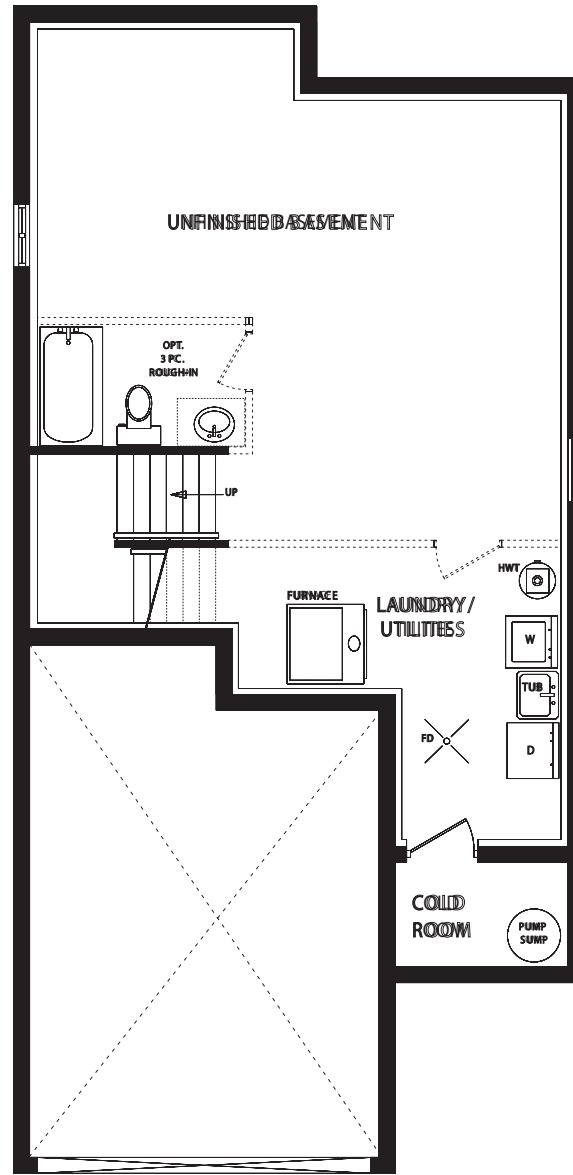

The
Devon 1600 sq.ft.
(32'0" LOTS)

*Distinctive style combined with the tranquility of a neighbourhood
designed with only one thing in mind; You!*

LL measurements are approximate and may vary during construction.
 E&O.E. We reserve the right to change specifications, without incurring obligations.
 All information herein is from data available at time of printing.

BASEMENT

MAIN FLOOR

SECOND FLOOR

The
Devon 1600 sq.ft.
 (32'0" LOTS)

Distinctive style combined with the tranquility of a neighbourhood designed with only one thing in mind: You!