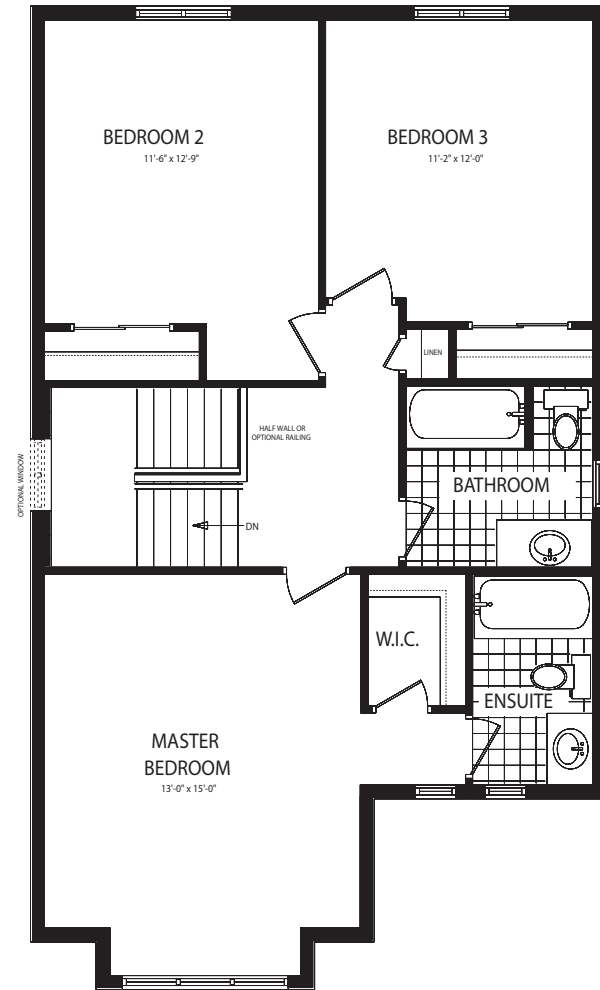

The
Devon 1600 sq.ft.
(32'0" LOTS)

*Distinctive style combined with the tranquility of a neighbourhood
designed with only one thing in mind; You!*

LL measurements are approximate and may vary during construction.
 E&O.E. We reserve the right to change specifications, without incurring obligations.
 All information herein is from data available at time of printing.

BASEMENT

MAIN FLOOR

SECOND FLOOR

The
Devon 1600 sq.ft.
 (32'0" LOTS)

Distinctive style combined with the tranquility of a neighbourhood designed with only one thing in mind: You!