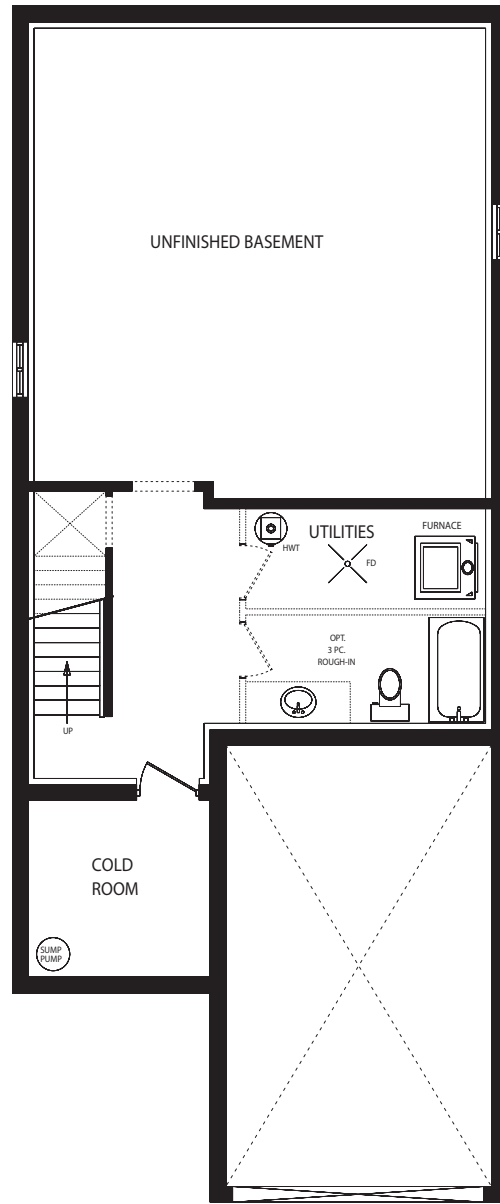

*The*  
**Dorset** 1754 sq.ft.  
(32'0" LOTS)

*Distinctive style combined with the tranquility of a neighbourhood  
designed with only one thing in mind; You!*

LL measurements are approximate and may vary during construction.  
 E&O.E. We reserve the right to change specifications, without incurring obligations.  
 All information herein is from data available at time of printing.

BASEMENT

MAIN FLOOR

SECOND FLOOR

*The Dorset* 1754 sq.ft.  
 (32'0" LOTS)

*Distinctive style combined with the tranquility of a neighbourhood designed with only one thing in mind; You!*