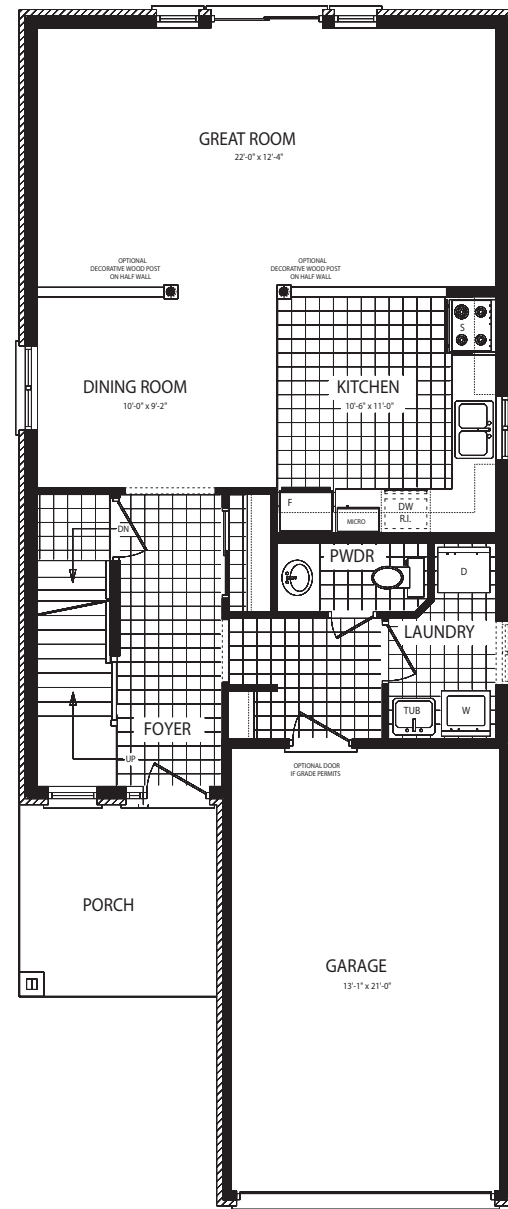

*The*  
**Dorset** 1754 sq.ft.  
(32'0" LOTS)

*Distinctive style combined with the tranquility of a neighbourhood  
designed with only one thing in mind; You!*

LL measurements are approximate and may vary during construction.  
 E&O.E. We reserve the right to change specifications, without incurring obligations.  
 All information herein is from data available at time of printing.

BASEMENT

MAIN FLOOR

SECOND FLOOR

*The Dorset* 1754 sq.ft.  
 (32'0" LOTS)

*Distinctive style combined with the tranquility of a neighbourhood designed with only one thing in mind; You!*