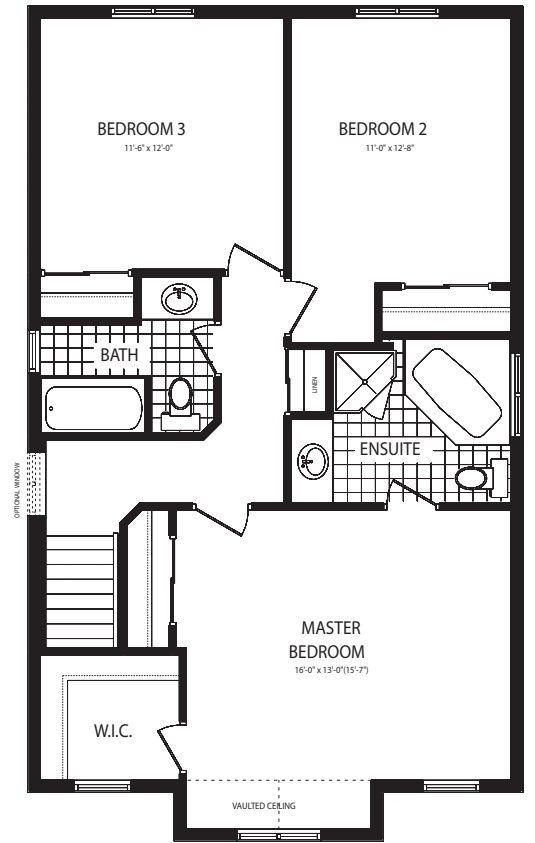

*The*  
**Dorset** 1754 sq.ft.  
(32'0" LOTS)

*Distinctive style combined with the tranquility of a neighbourhood  
designed with only one thing in mind; You!*

LL measurements are approximate and may vary during construction.  
 E&O.E. We reserve the right to change specifications, without incurring obligations.  
 All information herein is from data available at time of printing.

BASEMENT

MAIN FLOOR

SECOND FLOOR

*The Dorset* 1754 sq.ft.  
 (32'0" LOTS)

*Distinctive style combined with the tranquility of a neighbourhood designed with only one thing in mind; You!*