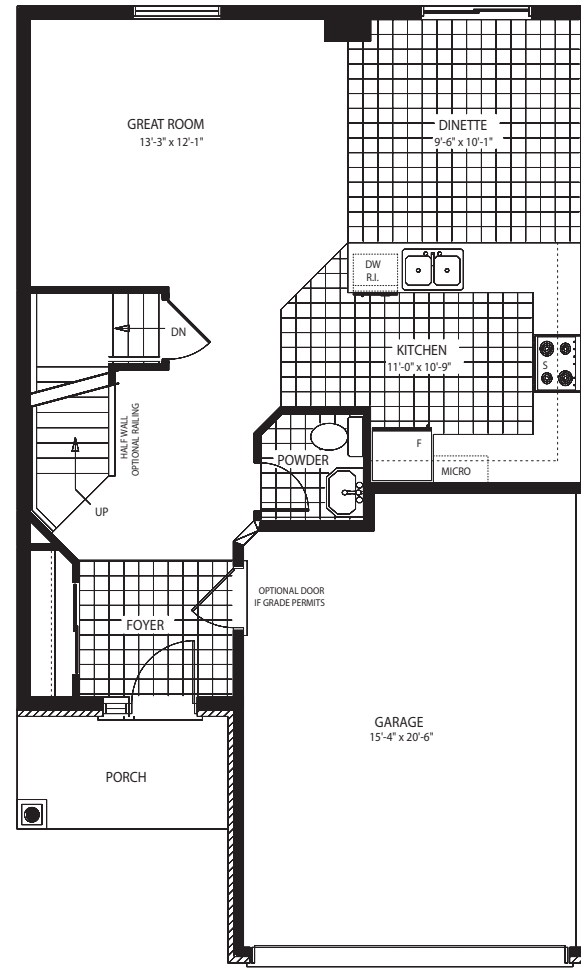

The
London 1475 sq.ft.
(34'0" LOTS)

Distinctive style combined with the tranquility of a neighbourhood designed with only one thing in mind; You!

LL measurements are approximate and may vary during construction.
 E&O.E. We reserve the right to change specifications, without incurring obligations.
 All information herein is from data available at time of printing.

BASEMENT

MAIN FLOOR

SECOND FLOOR

The
London 1475 sq.ft.
 (34'0" LOTS)

Distinctive style combined with the tranquility of a neighbourhood designed with only one thing in mind: You!