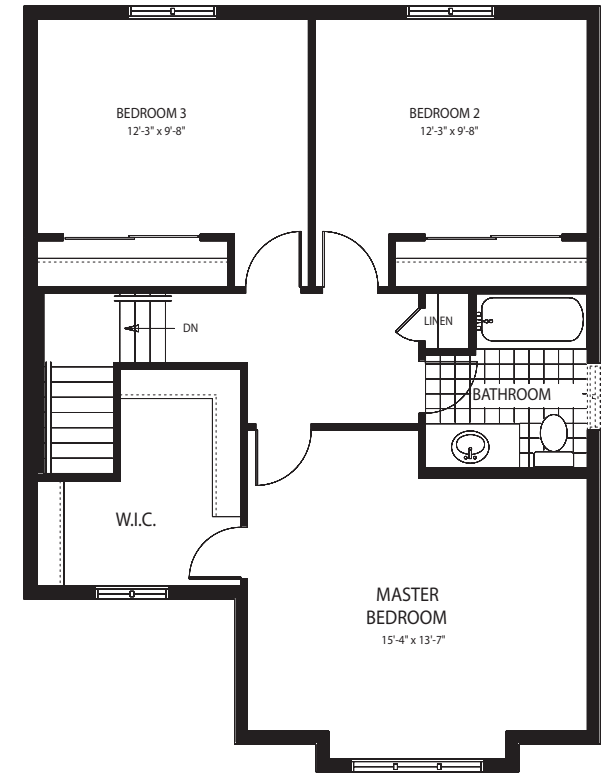

The
London 1475 sq.ft.
(34'0" LOTS)

Distinctive style combined with the tranquility of a neighbourhood designed with only one thing in mind; You!

LL measurements are approximate and may vary during construction.
 E&O.E. We reserve the right to change specifications, without incurring obligations.
 All information herein is from data available at time of printing.

BASEMENT

MAIN FLOOR

SECOND FLOOR

The
London 1475 sq.ft.
 (34'0" LOTS)

Distinctive style combined with the tranquility of a neighbourhood designed with only one thing in mind: You!