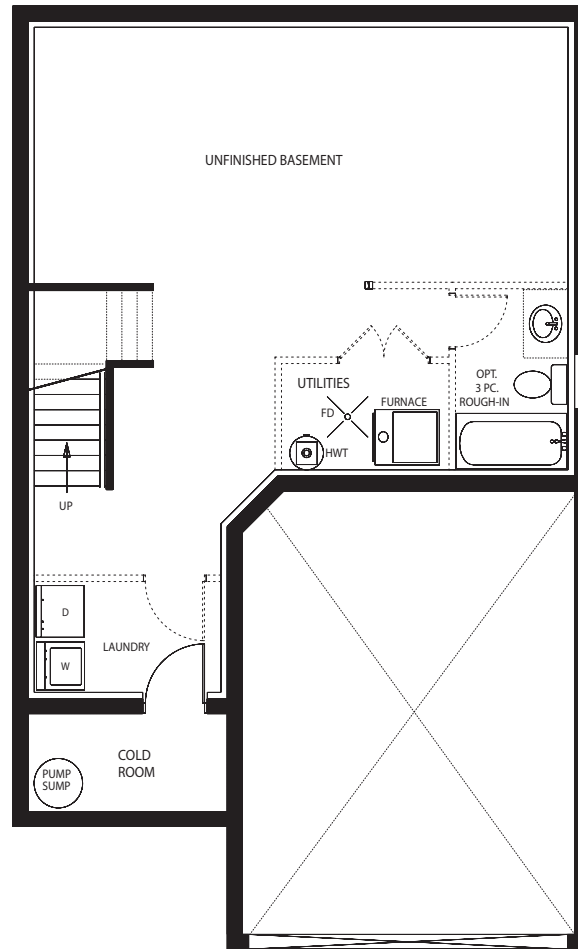

The
London 1475 sq.ft.
(34'0" LOTS)

Distinctive style combined with the tranquility of a neighbourhood designed with only one thing in mind; You!

LL measurements are approximate and may vary during construction.
 E&O.E. We reserve the right to change specifications, without incurring obligations.
 All information herein is from data available at time of printing.

BASEMENT

MAIN FLOOR

SECOND FLOOR

The
London 1475 sq.ft.
 (34'0" LOTS)

Distinctive style combined with the tranquility of a neighbourhood designed with only one thing in mind: You!