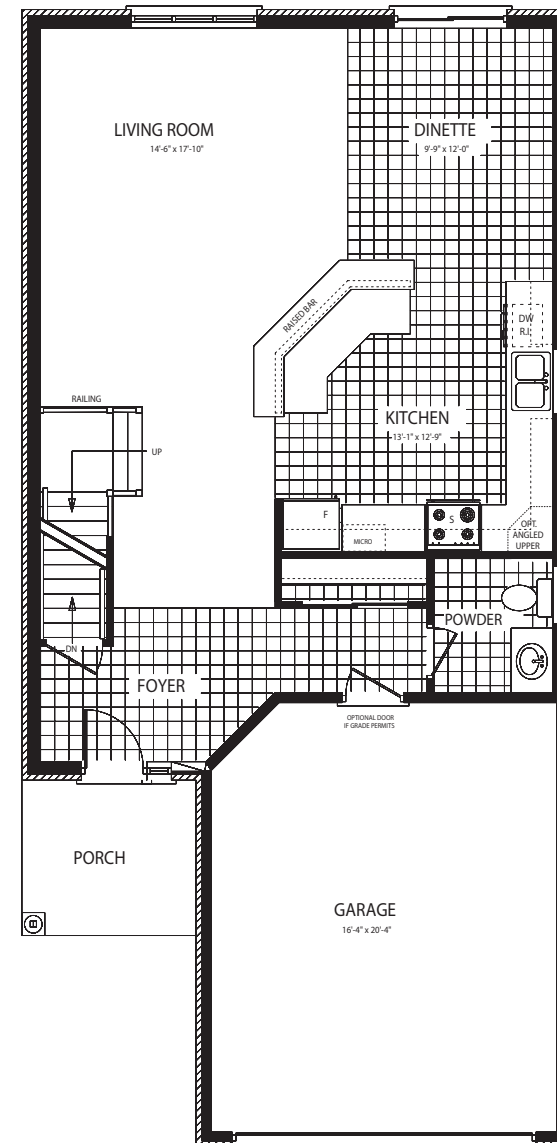

The
Somerset 1837 sq.ft.
(34'0" LOTS)

*Distinctive style combined with the tranquility of a neighbourhood
designed with only one thing in mind; You!*

LL measurements are approximate and may vary during construction.
 E&O.E. We reserve the right to change specifications, without incurring obligations.
 All information herein is from data available at time of printing.

BASEMENT

MAIN FLOOR

SECOND FLOOR

The Somerset 1837 sq.ft.
 (34'0" LOTS)

Distinctive style combined with the tranquility of a neighbourhood designed with only one thing in mind; You!