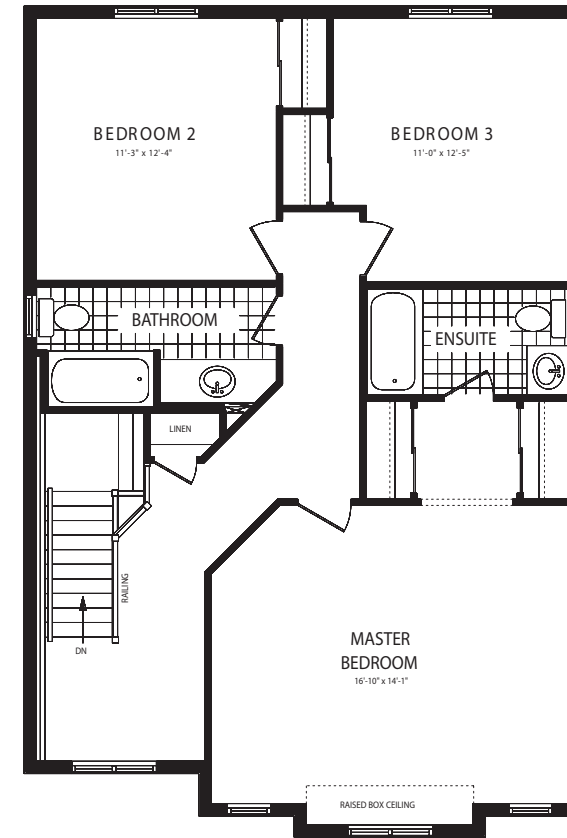

The
Somerset 1837 sq.ft.
(34'0" LOTS)

*Distinctive style combined with the tranquility of a neighbourhood
designed with only one thing in mind; You!*

LL measurements are approximate and may vary during construction.
 E&O.E. We reserve the right to change specifications, without incurring obligations.
 All information herein is from data available at time of printing.

BASEMENT

MAIN FLOOR

SECOND FLOOR

The Somerset 1837 sq.ft.
 (34'0" LOTS)

Distinctive style combined with the tranquility of a neighbourhood designed with only one thing in mind; You!