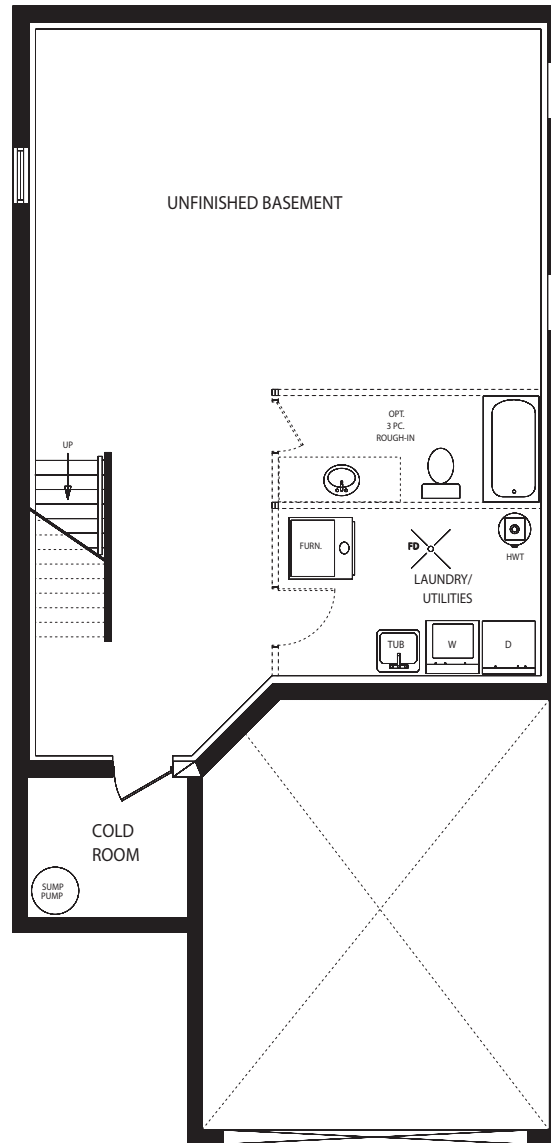

The
Somerset 1837 sq.ft.
(34'0" LOTS)

*Distinctive style combined with the tranquility of a neighbourhood
designed with only one thing in mind; You!*

LL measurements are approximate and may vary during construction.
 E&O.E. We reserve the right to change specifications, without incurring obligations.
 All information herein is from data available at time of printing.

BASEMENT

MAIN FLOOR

SECOND FLOOR

The Somerset 1837 sq.ft.
 (34'0" LOTS)

Distinctive style combined with the tranquility of a neighbourhood designed with only one thing in mind; You!