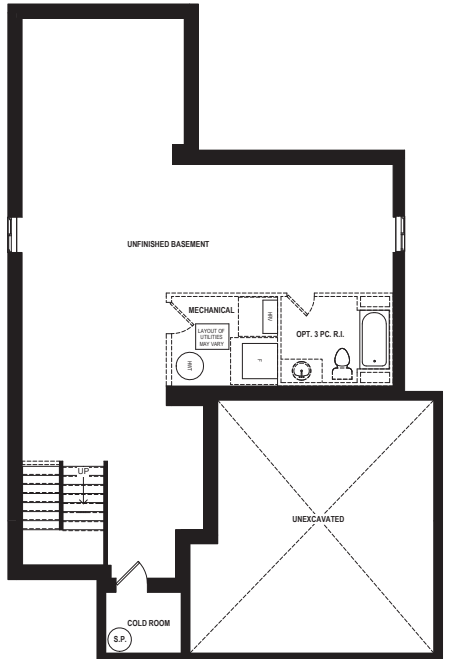

MODERN ELEVATION

THE DOVE
2,355 SQ.FT.
3 BEDROOM

MAIN FLOOR

SECOND FLOOR

BASEMENT

RIDGEVIEW HOMES
DESIGN. BUILD. ACHIEVE.

BLUE SPRINGS
Bloom in nature's simplicity

CONTACT US