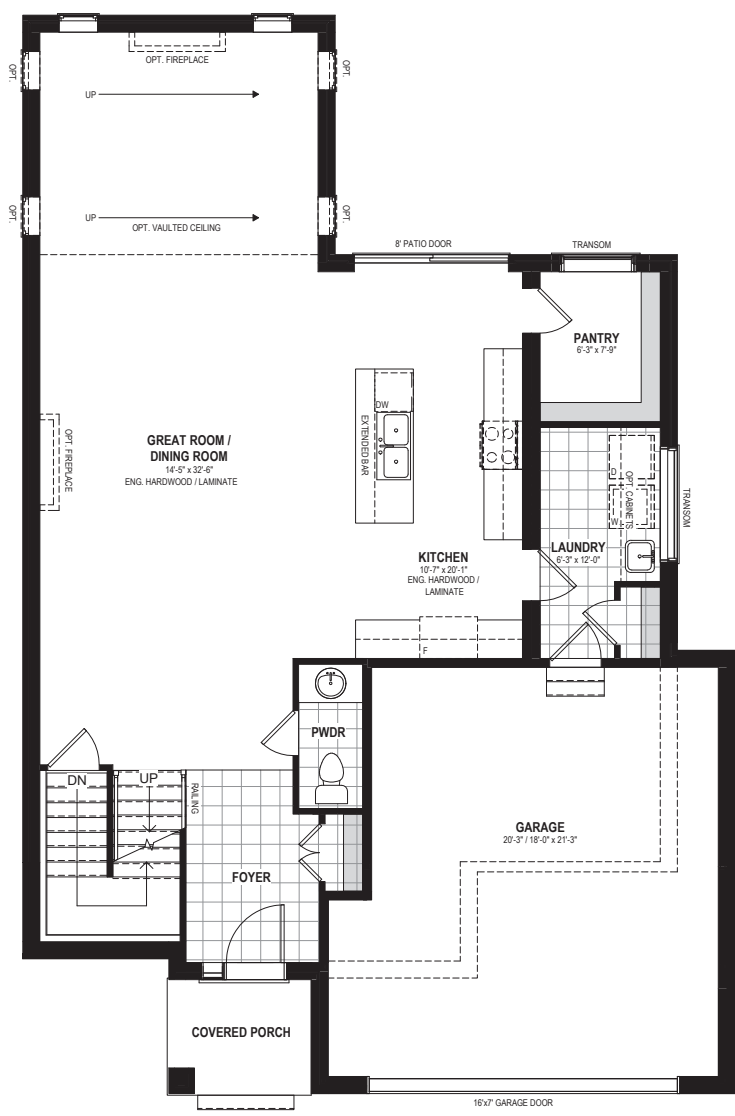

MODERN ELEVATION

THE DOVE
2,355 SQ.FT.
3 BEDROOM

MAIN FLOOR

SECOND FLOOR

BASEMENT

RIDGEVIEW HOMES
DESIGN. BUILD. ACHIEVE.

BLUE SPRINGS
Bloom in nature's simplicity

CONTACT US